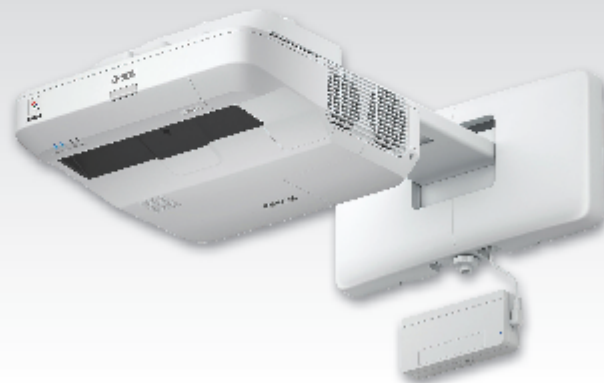

BrightLink® Pro 1460Ui Full HD Interactive Display

The bright Full HD interactive display for more efficient meetings.

Reinvent your whiteboard — turn any wall or existing dry-erase board into a 100" interactive display for more efficient meetings and collaboration, in the room or across the globe

Bright display — 4,400 lumens color/white brightness¹

Full HD WUXGA display up to 100" — for an optimal viewing experience and clear readability — 3x as big as a 60" flat panel

Easy-to-use, touch-enabled interactivity — just turn on BrightLink Pro and start writing using your finger or the included pens

Wireless screen mirroring — stream Full HD 1080p content; mirror your Android™ device screen with Miracast®

Capture, save and share — no need to transcribe meeting notes or snap a photo; easily save, print or email directly from your BrightLink Pro

Whiteboard sharing — both local and remote participants can simultaneously annotate content from mobile devices, computers and other BrightLink Pros

Wireless device compatibility — wirelessly display documents, files and photos from your iPad®, iPhone®, and Android mobile devices with the Epson iProjection™ App²

Convenient DVI-out connectivity — share whiteboard content to a larger display, videoconferencing system or recording device

DuoLink — install two interactive displays side by side to achieve an even larger interactive display area³